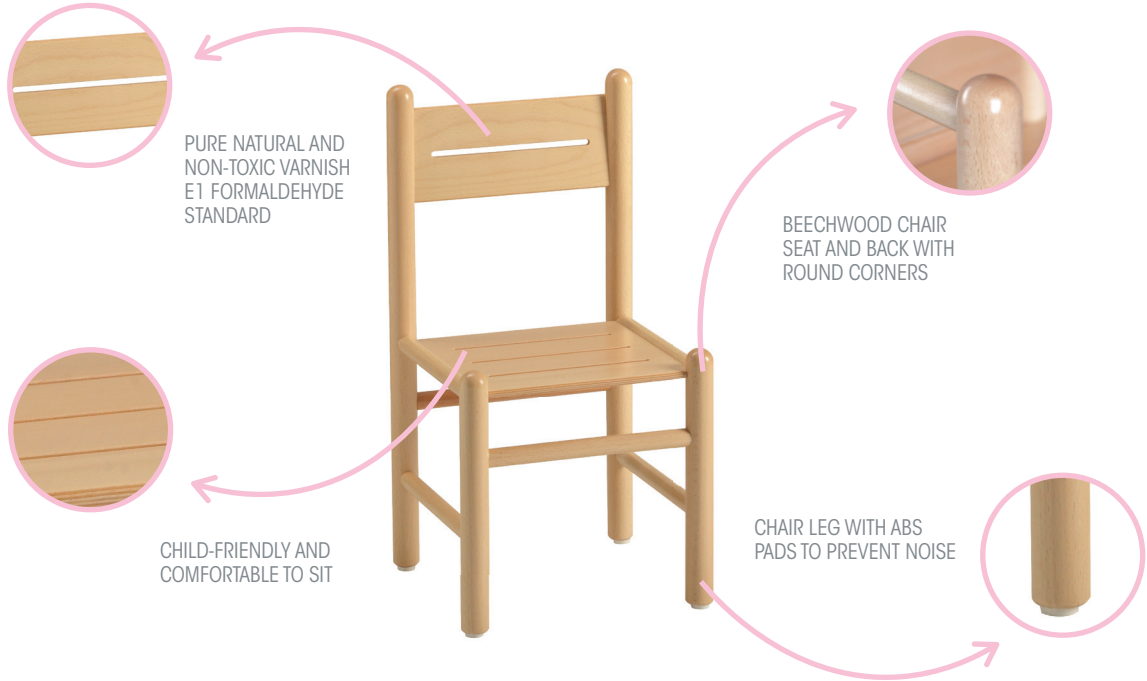

Tables

GAM table range gives the complete tables a mixed color of natural wood and white which creates the modern look and fits with a variety of room set-ups, especially in early years and primary school learning environments. All these tables are made with care and in compliance with the international safety standards. Minimal assembly required.

- 841729** 40 CM
- 841730** 46 CM
- 841731** 53 CM
- 841732** 59 CM

Set Of 4 Table Legs For Table

SOLID BEECHWOOD WITH A SMOOTH SURFACE

● ON STOCK

Flat Packed
Compact,
simple and ready
to assemble

841733
120 X 60 X 2,6 CM

Rectangular Table Top

BIRCH PLYWOOD
* WITHOUT TABLE LEGS

● ON STOCK

Chairs

GAM range of chairs is created to use together with our GAM tables for both color matching and design consistency. This range of chairs includes 6 international seating sizes in three modern designs. We also offer two more color options.