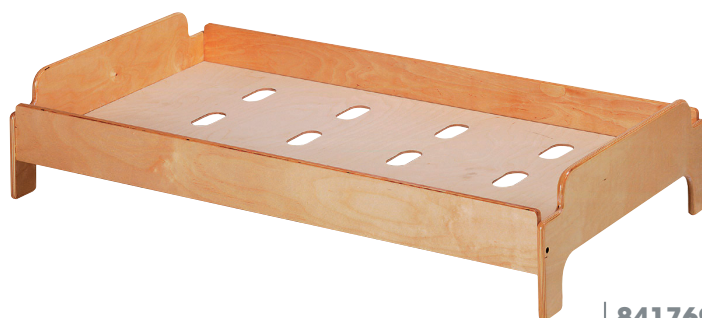

841769
123 X 65 X 26 CM

Wooden Cot

BIRCH PLYWOOD

● ON STOCK