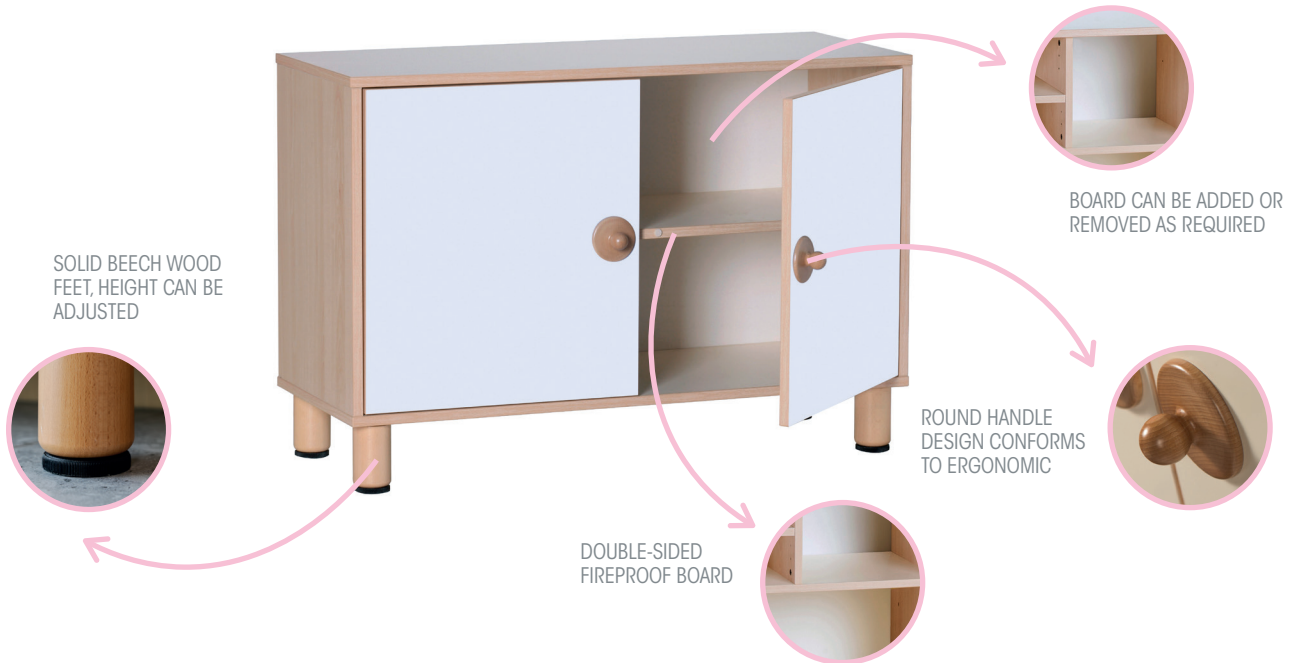

**BEECH PLYWOOD +
SOLID BEECHWOOD**

● ON STOCK

“With round corners,
which makes it child-
friendly and comfortable.”

841737
34 X 32 X 30 CM

All-Purpose
Wooden Chair

BEECH PLYWOOD +
SOLID BEECHWOOD

● ON STOCK

Cabinet & shelving range

In this range, we have cabinets with different locker spaces and shelves in one, two, or three layers. This range includes storage shelves, trolleys and cabinets to suit any early years environment.