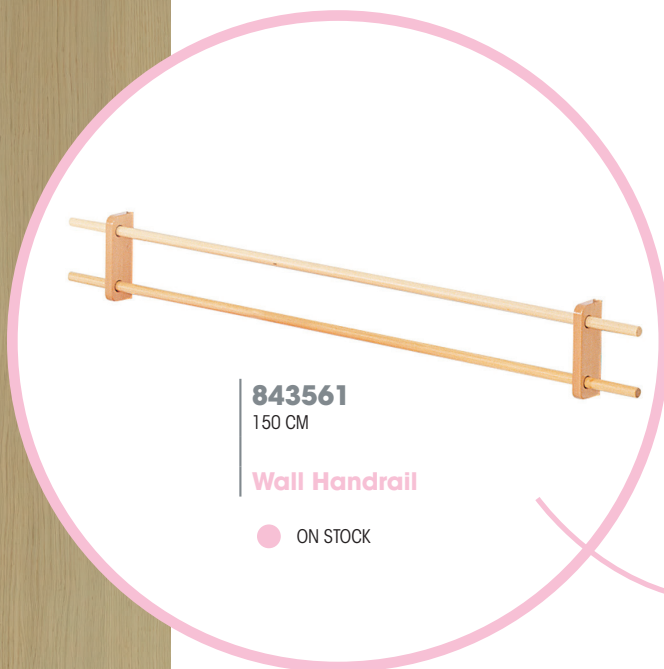

843561
150 CM

Wall Handrail

● ON STOCK

The Wall Handrail offers little ones steady support while they cruise and take their first steps.

Delivered **unassembled** and **flat packed** for efficient shipping