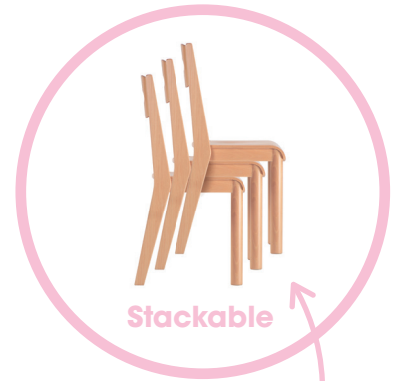

- 841729** 40 CM
- 841730** 46 CM
- 841731** 53 CM
- 841732** 59 CM

Set Of 4 Table Legs For Table

SOLID BEECHWOOD WITH A SMOOTH SURFACE

● ON STOCK

Flat Packed
Compact,
simple and ready
to assemble

841733
120 X 60 X 2,6 CM

Rectangular Table Top

BIRCH PLYWOOD
* WITHOUT TABLE LEGS

● ON STOCK

Chairs

GAM range of chairs is created to use together with our GAM tables for both color matching and design consistency. This range of chairs includes 6 international seating sizes in three modern designs. We also offer two more color options.

841736 26 CM
841738 31 CM
841739 35 CM

Wooden Chair

BEECH PLYWOOD + SOLID BEECHWOOD

● ON STOCK

841740 26 CM
841741 31 CM
841742 35 CM
841743 38 CM

Stackable Chair

BEECH PLYWOOD + SOLID BEECHWOOD

● ON STOCK