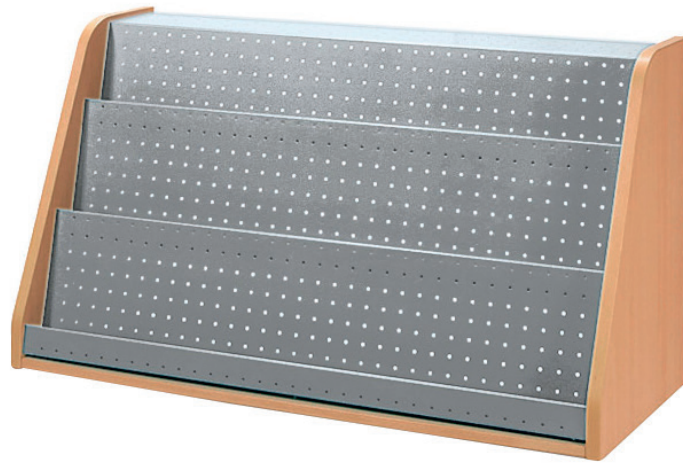

841764
105 X 40 X 60 CM

Bookcase

BIRCH PLYWOOD + METAL

● ON STOCK

THE BOOKCASE CAN BE COMBINED WITH THE 1-LAYER SHELF.

841745
105 X 40 X 40 CM

1-Layer Shelf

**PLYWOOD +
SOLID BEECHWOOD**

● ON STOCK