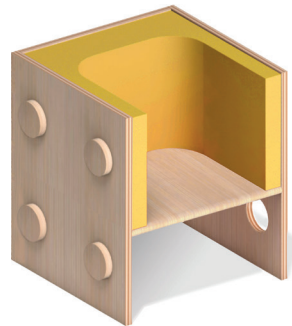

The Pluripiu chair combines playful design and function. Supporting first steps, connecting into creative setups, or stacking neatly for versatile use.