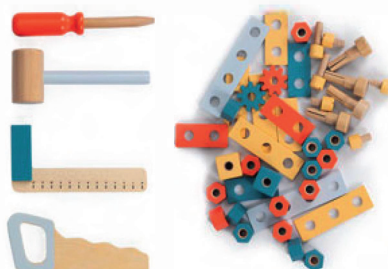

Packaging

The toy is packed in a colorful product box, all elements of the workshop are properly secured so that they are not damaged during shipping.