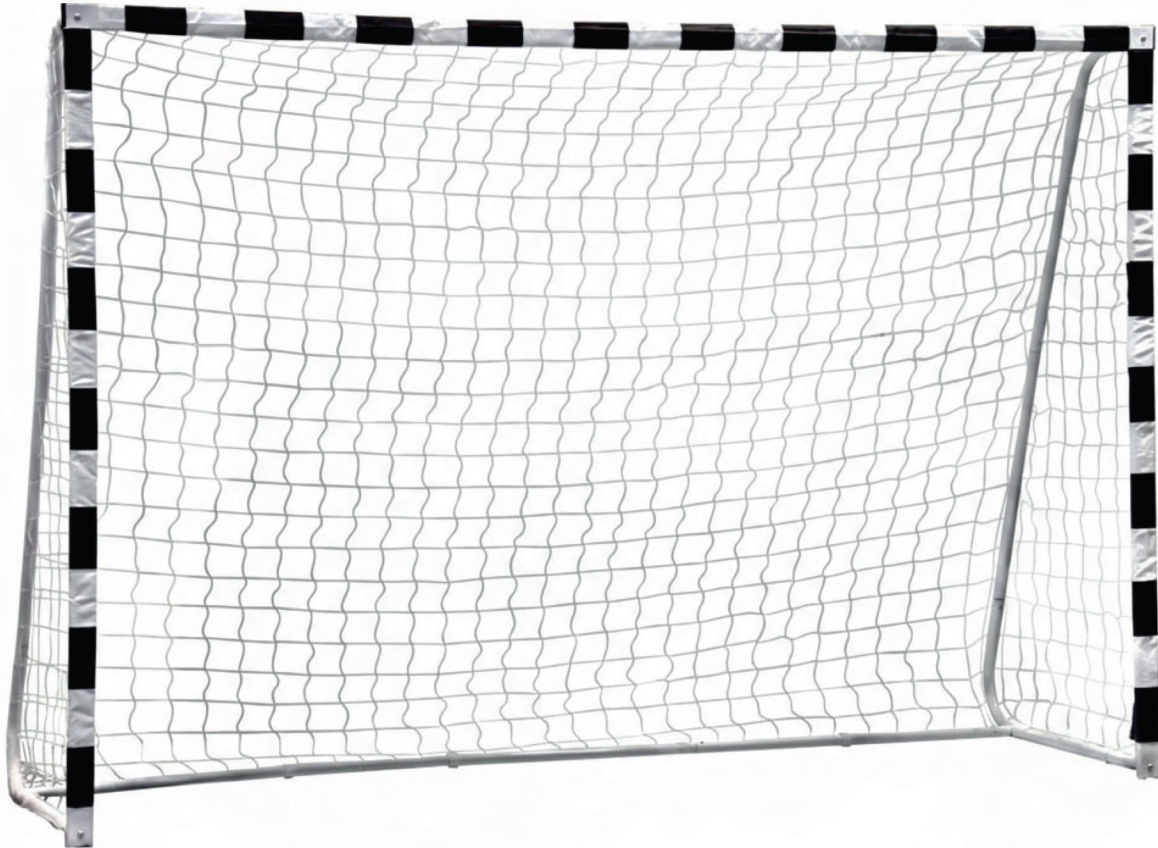

ECO TOYS®

 **MULTI**STORE

FOOTBALL

CATEGORY BESTSELLER

DS8023

Soccer Goal

A stable soccer goal featuring a durable net, ideal for backyard play. The steel frame ensures strength and stability, while ground anchors provide added safety. Quick assembly in approximately 15 minutes makes setup simple and convenient.