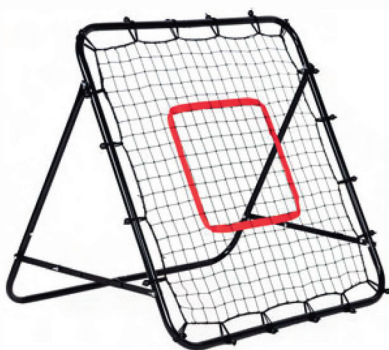

DS8028

EAN:
5905817006052

Package dimensions:
69,5 x 29 x 7,5 cm

Dimensions:
101 x 101 x 80-89 cm

Weight:
4,5 kg