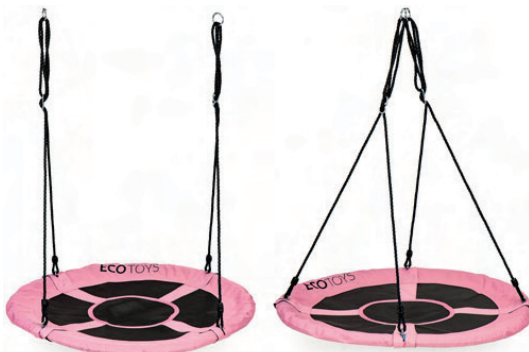

SEE MORE

SWINGS FOR CHILDREN

CATEGORY BESTSELLER

MIR6001 - MULTI

Garden Swing 100 cm

The metal frame of the swing is covered with soft foam. The large seat with a diameter of 100 cm is made of strong "mesh" material. The swing is attached with 10 mm thick ropes, in a single or two-point manner. The length of the ropes is adjustable.

MIR6001 - PINK

EAN:
5903769974290

Dimensions:
100 x 100 x 150 cm

Package dimensions:
42 x 25,5 x 17 cm

Weight:
3,2 kg

SEE MORE

FOR THE YOUNGEST

FEEDING CHAIRS