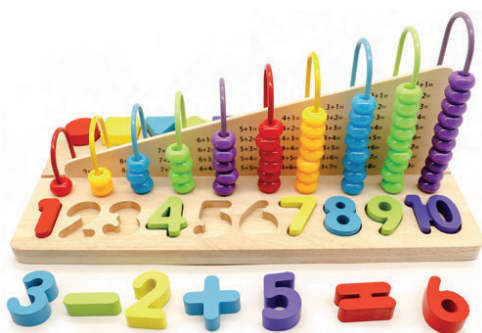

MB059

EAN:
5903089066248

Dimensions:
34 x 15,5 x 6 cm

Package dimensions:
34,5 x 15 x 17,5 cm

Weight:
1,3 kg